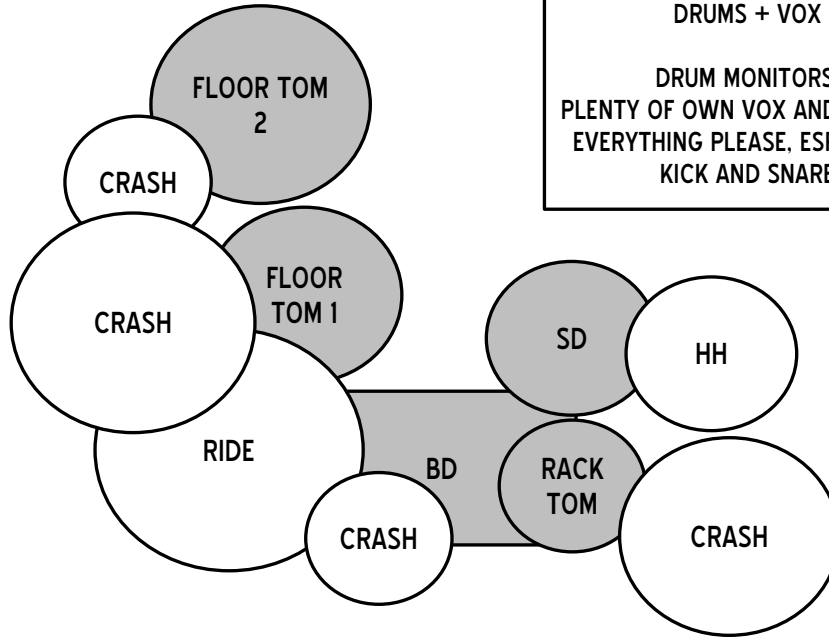

STAGE PLAN

CONTACT EXXBENT

Tel: 0031 6 1013 7810 // info@exxbent.nl

HARRY 'VON SCHMOLL'
GUITAR AMP

WILCO 'D'N ZUUTEN'
DRUMS + VOX

DRUM MONITORS:
PLENTY OF OWN VOX AND A BIT OF
EVERYTHING PLEASE, ESPECIALLY
KICK AND SNARE

ROBERT 'BASSIE'
BASS AMP
(POST EQ DI)

MELVIN 'SJEFKE'
GUITAR AMP

HARRY 'VON SCHMOLL'
VOX

MONITORS:
PLENTY OF OWN VOX AND GUITAR
CENTRE LEAD VOX
A LITTLE OF STAGE LEFT VOX

HENRI 'BROAK'
LEAD VOX

MONITORS:
PLENTY OF OWN LEAD VOX
A LITTLE OF LEFT AND RIGHT STAGE
VOX

ROBERT 'BASSIE'
VOX

MONITORS:
PLENTY OF OWN VOX AND BASS
CENTRE LEAD VOX
A LITTLE OF STAGE RIGHT VOX AND