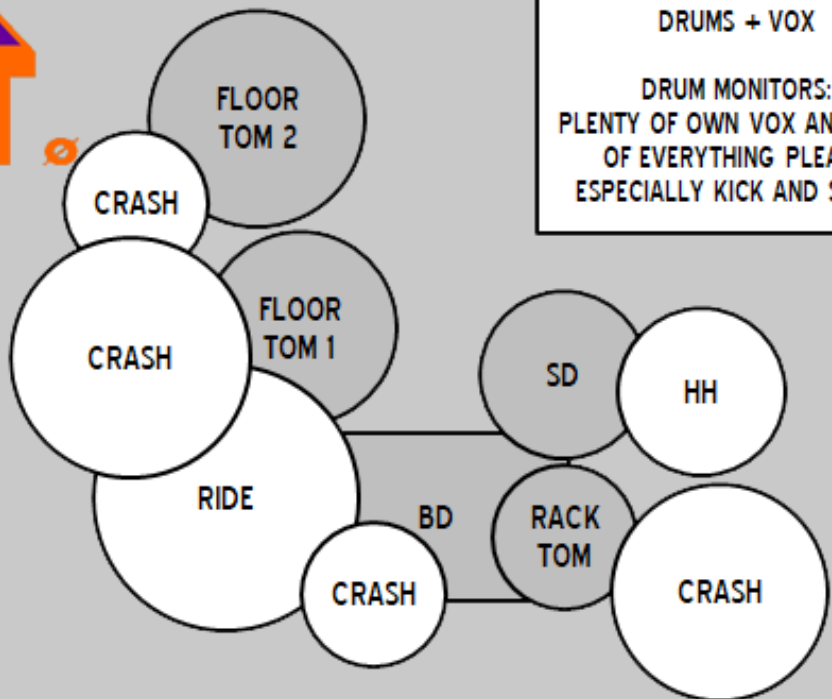

rockintplat

PODIUM OPSTELLING

WILCO 'D'N ZUUTEN'
DRUMS + VOX

DRUM MONITORS:
PLENTY OF OWN VOX AND A BIT
OF EVERYTHING PLEASE.
ESPECIALLY KICK AND SNARE

HARRY 'VON SCHMOLL'
GUITAR AMP

ROBBERT 'BASSIE'
BASS AMP
(POST EQ DI)

MELVIN 'SJEFKE'
GUITAR AMP

HARRY 'VON SCHMOLL'
VOX

MONITORS:
PLENTY OF OWN VOX AND GUITAR
CENTRE LEAD VOX
A LITTLE OF STAGE LEFT VOX

DENNIS 'BOEKANIER'
LEAD VOX

MONITORS:
PLENTY OF OWN LEAD VOX
A LITTLE OF LEFT AND RIGHT
STAGE VOX

ROBBERT 'BASSIE'
VOX

MONITORS:
PLENTY OF OWN VOX AND BASS
CENTRE LEAD VOX
A LITTLE OF STAGE RIGHT VOX
AND GUITAR